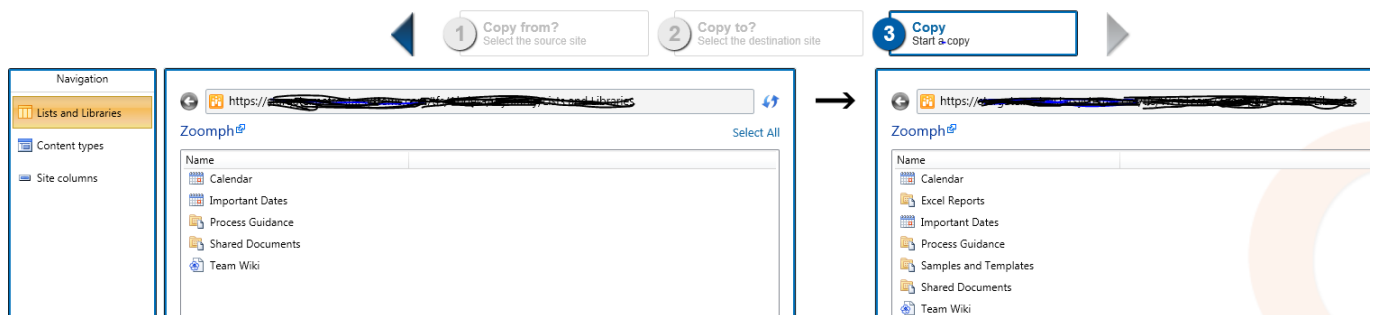

Migration Steps: Create New SharePoint 2013 Farm. Backup and Restore SharePoint 2010 Database to SharePoint 2013 SQL Server. Verify Content Databases with Test-SPContentDatabase. Run “Mount-SPContentDatabase” to attach content databases to SharePoint 2013. Upgrade Site Collections to move to SharePoint 2013.. If your company later decides to migrate all of your content to SharePoint Online, you can move all remaining accounts and data online and .... The Office 365 Migration API announced in July 2015, provides a method of migrating SharePoint On-Premises content to Office 365 via Azure Storage.. There is another valid migration approach to migrate from SharePoint 2010 to SharePoint 2016 by using a content migration. In this approach, the .... What do you do if your enterprise is dependent on SharePoint 2010? ... data as-is, or restructures the migrated content as the migration occurs. [Recomendacion: Ganar dinero escribiendo posts patrocinados en tu blog (en Espanol)](#)

[Tip: Download Howard Email Notifier And Receive Email Alerts On The Desktop](#)

migrate content database sharepoint 2013 to 2016

[Custom Navigation Bar v1.1.0 build 301 Final [Pro] [Latest]](#)

Content Matrix allows you to migrate directly to SharePoint 2013, OneDrive for Business or Office 365 from SharePoint 2007 or SharePoint 2010 .... Applies to: SharePoint 2010/2013/2016, Online ... Easy for end-users; Can move/copy files and folders; Retains content types if the same .... So In this article, we will discuss how to migrate the content from the old SharePoint server